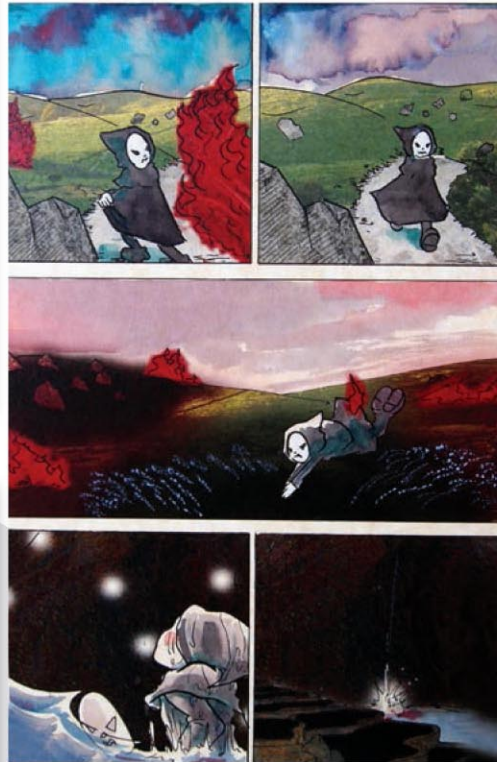

Tomoko Kimura
Tomorrow of 200 million years